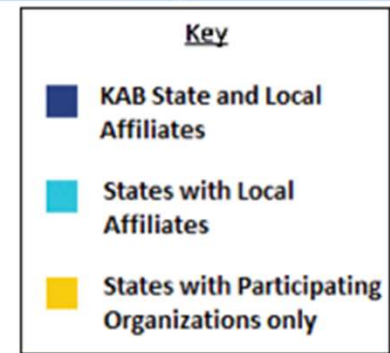

KEEP AMERICA  
**BEAUTIFUL**

KEEP MISSISSIPPI BEAUTIFUL  
*A Keep America Beautiful Affiliate*

# NATIONAL NETWORK, LOCAL IMPACT

- 620+ affiliates, tens of thousands of communities
- National programming, best practices and standards, professional development, research, centralized reporting and more
- Partnerships with regional and state recycling organizations
- Relationships with state governments, municipalities and public officials
- Millions of volunteers and participants in programs annually

# GREAT AMERICAN CLEANUP

The nation's largest community improvement effort which takes place annually in an estimated 15,000 communities nationwide.

Keep MS Beautiful provides garbage bags to anyone in the state who would like to host an organized cleanup – request forms and wrap up reports can be found on our website.