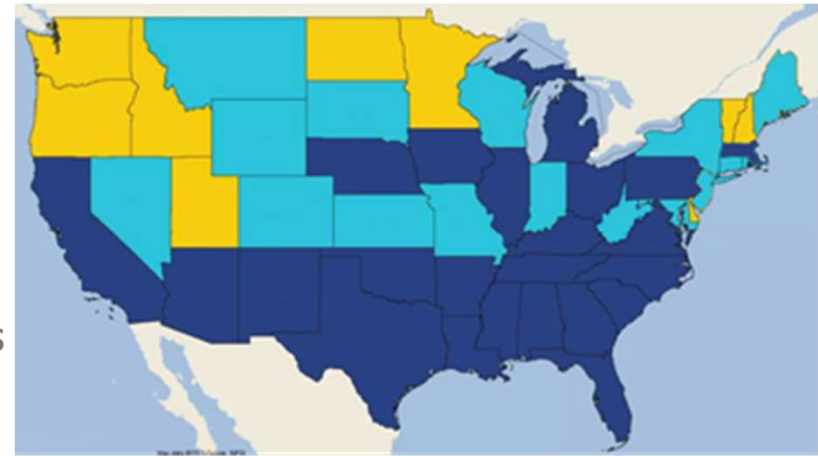

KEEP AMERICA  
**BEAUTIFUL**

KEEP MISSISSIPPI BEAUTIFUL  
*A Keep America Beautiful Affiliate*

# NATIONAL NETWORK, LOCAL IMPACT

- 620+ affiliates, tens of thousands of communities
- National programming, best practices and standards, professional development, research, centralized reporting and more
- Partnerships with regional and state recycling organizations
- Relationships with state governments, municipalities and public officials
- Millions of volunteers and participants in programs annually

# SOURCE OF LITTER: INDIVIDUAL BEHAVIOR

- Motorists
- Pedestrians
- Improperly Covered Loads
- Improperly Secured Containers

# 2023 GREAT AMERICAN CLEANUP STATE KICKOFF EVENT

Location: Carriere, MS

Date: May 10, 2023

Host: Keep Pearl River County Beautiful