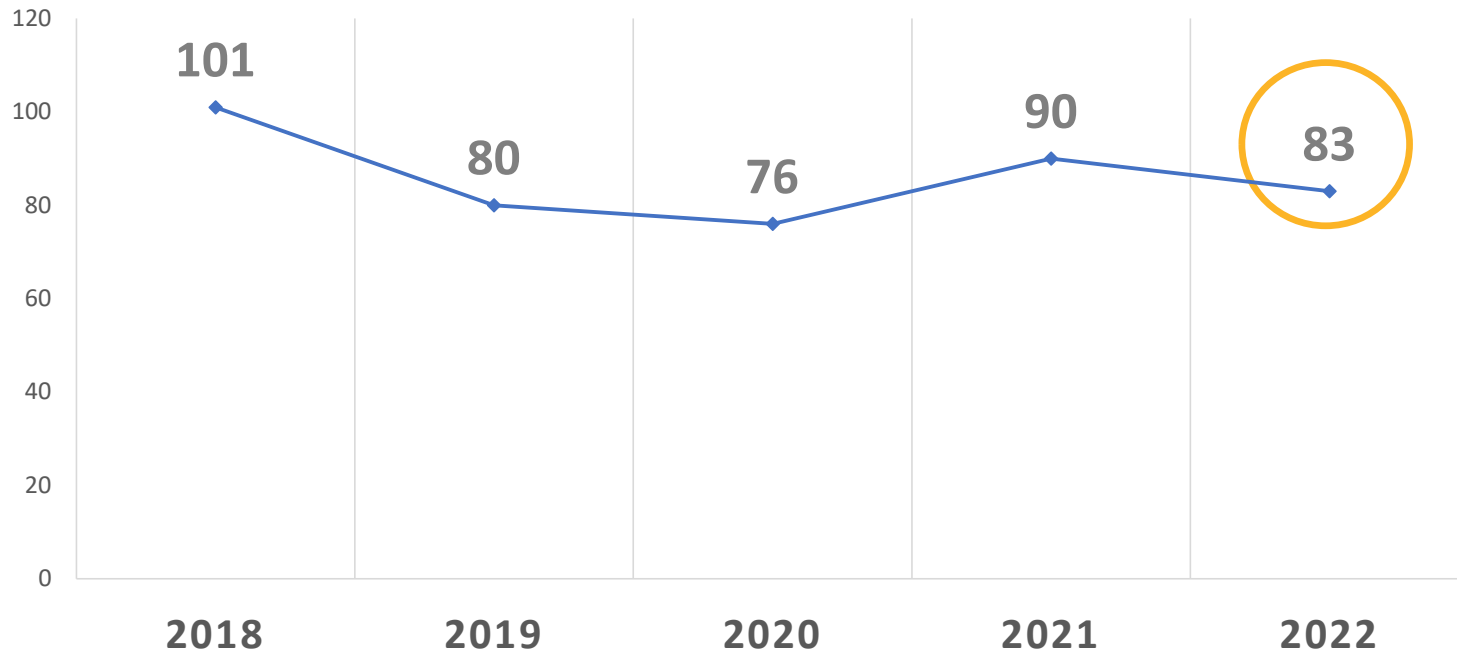

2022 SWANA Fatality Report

3RD PARTY FATALITIES

3rd PARTY	FATALITIES
Driver/Passenger	47
Pedestrian	14
Motorcyclist	9
Bicyclist	7
Unhoused	3
Other Vehicle	2
TF Customer	1