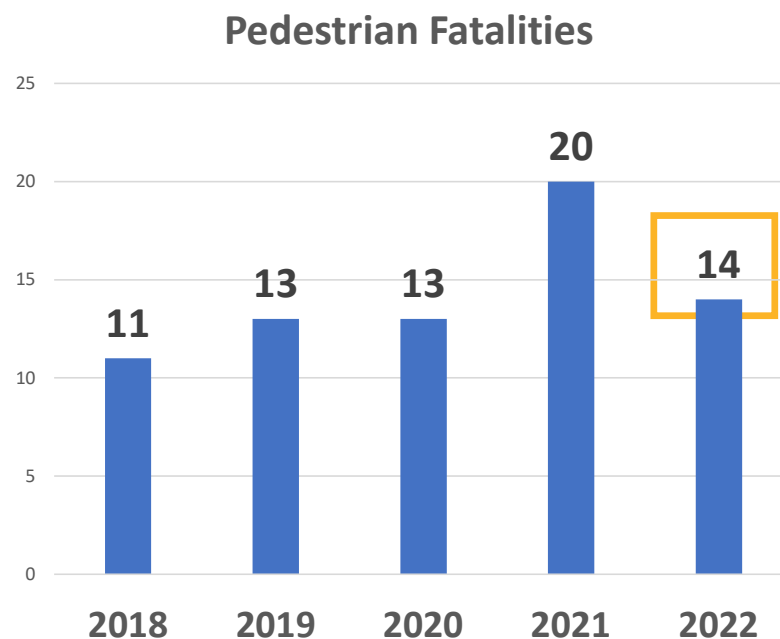

2022 SWANA Fatality Report

WORKER FATALITIES BY MONTH

2022 SWANA Fatality Report

3RD PARTY FATALITIES

3rd PARTY	FATALITIES
Driver/Passenger	47
Pedestrian	14
Motorcyclist	9
Bicyclist	7
Unhoused	3
Other Vehicle	2
TF Customer	1