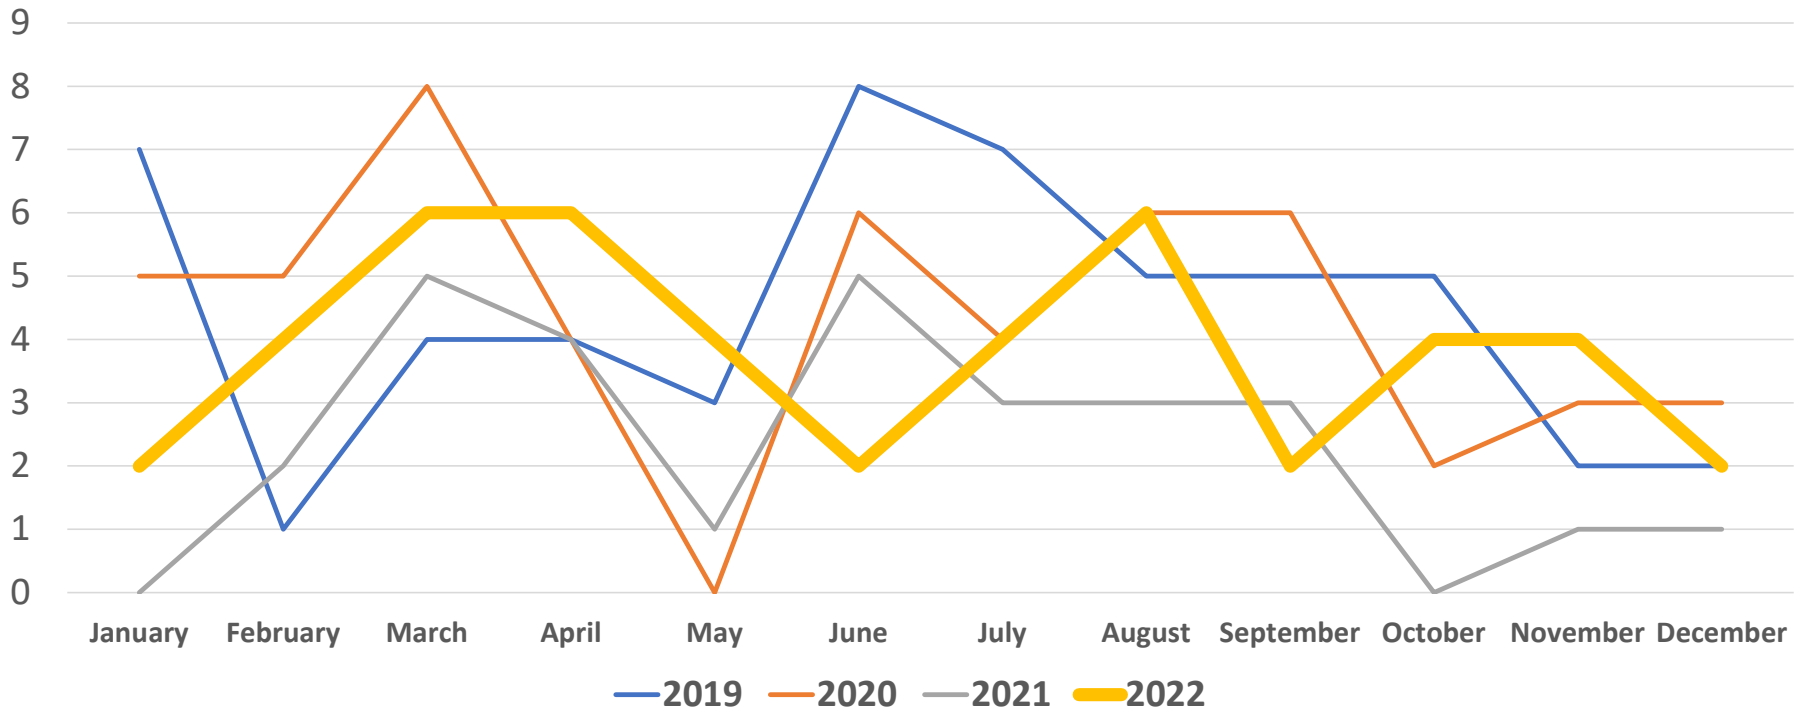

Why Safety?

Collecting waste and recycling is the **7th** most dangerous job in the United States

2022 SWANA Fatality Report

Montrose, Mississippi | July 26, 2022

3rd Party Driver

An SUV, garbage truck, and 18-wheeler traveling south on Highway 15 collided around 8:41 a.m. The 18-wheeler was stopped to make a left turn with the SUV stopped behind it when the garbage truck collided with the SUV and pushed it into the semi.

46 MSW Workers Died in 2022

- Rebound from 2021
- Continues larger downward trend
- We can greatly reduce worker fatalities
- Public sector fatalities increase

WORKER FATALITIES

FATALITY WORKSITES

■ Collection ■ Landfill ■ MRF ■ Maintenance ■ TF ■ Other

2022 SWANA Fatality Report

WORKER FATALITIES BY MONTH

2022 SWANA Fatality Report

3RD PARTY FATALITIES

3rd PARTY	FATALITIES
Driver/Passenger	47
Pedestrian	14
Motorcyclist	9
Bicyclist	7
Unhoused	3
Other Vehicle	2
TF Customer	1