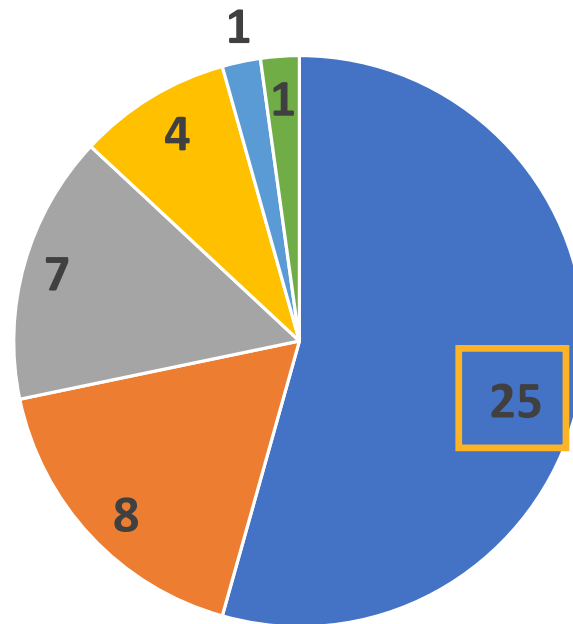

Why Safety?

Collecting waste and recycling is the **7th** most dangerous job in the United States

2022 SWANA Fatality Report

Montrose, Mississippi | July 26, 2022

3rd Party Driver

An SUV, garbage truck, and 18-wheeler traveling south on Highway 15 collided around 8:41 a.m. The 18-wheeler was stopped to make a left turn with the SUV stopped behind it when the garbage truck collided with the SUV and pushed it into the semi.

46 MSW Workers Died in 2022

- Rebound from 2021
- Continues larger downward trend
- We can greatly reduce worker fatalities
- Public sector fatalities increase

WORKER FATALITIES

FATALITY WORKSITES

■ Collection ■ Landfill ■ MRF ■ Maintenance ■ TF ■ Other