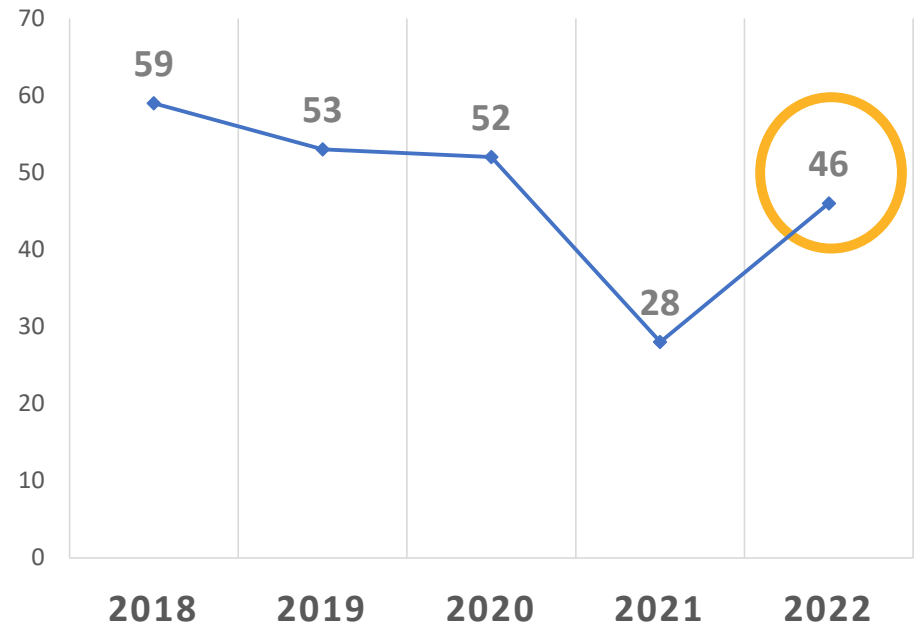

Why Safety?

Collecting waste and recycling is the **7th** most dangerous job in the United States

2022 SWANA Fatality Report

Montrose, Mississippi | July 26, 2022

3rd Party Driver

An SUV, garbage truck, and 18-wheeler traveling south on Highway 15 collided around 8:41 a.m. The 18-wheeler was stopped to make a left turn with the SUV stopped behind it when the garbage truck collided with the SUV and pushed it into the semi.

46 MSW Workers Died in 2022

- Rebound from 2021
- Continues larger downward trend
- We can greatly reduce worker fatalities
- Public sector fatalities increase

WORKER FATALITIES

FATALITY WORKSITES

■ Collection ■ Landfill ■ MRF ■ Maintenance ■ TF ■ Other